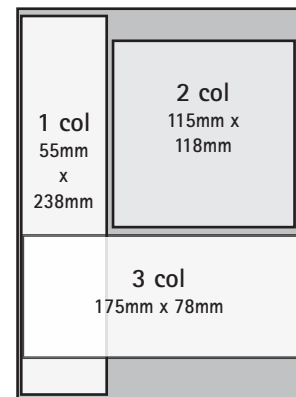

Unit K 118 Ocean View Rd, Oneroa, Waiheke • Phone 372 5055 • Fax 372-5029 • sales@waihekegulfnews.co.nz

THIRD PAGE

Deadline Noon Monday on the week of publication (Deadline is earlier around public holidays)

RATES

Prices exclude GST. Effective Dec 2011

	BLACK & WHITE				COLOUR			
	Random	15% disc	Pref	15% disc	Random	15% disc	Pref	15% disc
Full page	$266	$226	$325	$277	$362	$307	$433	$368
Half page	$142	$121	$170	$145	$199	$169	$226	$192
Third page	$102	$87	$123	$105	$136	$115	$163	$139
Quarter page	$76	$64	$91	$77	$101	$86	$122	$104
Sixth page	$55	$46	$66	$56	$72	$62	$85	$72
Ninth page	$40	$35	$48	$41	$54	$46	$63	$54

SPECS

CAMERA READY COPY should be supplied as a PDF, or as a good quality .tiff or .jpeg. Supply as CMYK colour or greyscale (not RGB). Convert all text to outlines. It must be made up to the correct size.

WE CAN MAKE UP YOUR ADVERTISEMENT for you. Email us your copy, or bring it in on a disk along with any logos/ images required. We can also scan photos and images if you bring them in.

NOTE: Microsoft Word documents are not camera ready copy and will sometimes not open or print correctly. If providing a Word document (or any other word processor document) please also provide a printed copy.

Rates effective from Dec 2011 • Discounts offered for multiple insertions
5% for four insertions • 10% for up to three months • 15% for bookings for 13 weeks or more
Goods and Services packages available