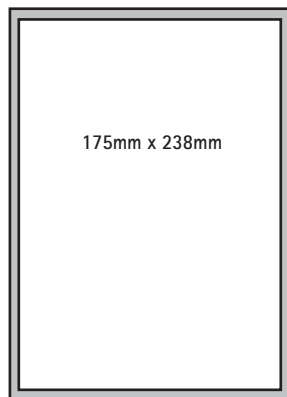

Unit K 118 Ocean View Rd, Oneroa, Waiheke • Phone 372 5055 • Fax 372-5029 • sales@waihekegulfnews.co.nz

FULL PAGE