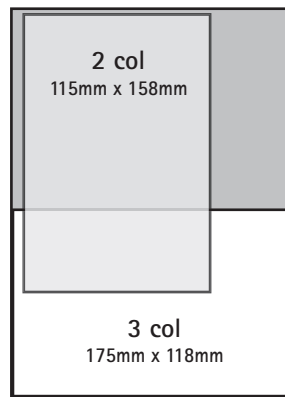

Unit K 118 Ocean View Rd, Oneroa, Waiheke • Phone 372 5055 • Fax 372-5029 • sales@waihekegulfnews.co.nz

HALF PAGE

Deadline Noon Monday on the week of publication (Deadline is earlier around public holidays)

RATES

Prices exclude GST. Effective Dec 2011

	BLACK & WHITE				COLOUR			
	Random	15% disc	Pref	15% disc	Random	15% disc	Pref	15% disc
Full page	$266	$226	$325	$277	$362	$307	$433	$368
Half page	$142	$121	$170	$145	$199	$169	$226	$192
Third page	$102	$87	$123	$105	$136	$115	$163	$139
Quarter page	$76	$64	$91	$77	$101	$86	$122	$104
Sixth page	$55	$46	$66	$56	$72	$62	$85	$72
Ninth page	$40	$35	$48	$41	$54	$46	$63	$54

SPECS

CAMERA READY COPY should be supplied as a PDF, or as a good quality .tiff or .jpeg. Supply as CMYK colour or greyscale (not RGB). Convert all text to outlines. It must be made up to the correct size.

WE CAN MAKE UP YOUR ADVERTISEMENT for you. Email us your copy, or bring it in on a disk along with any logos/ images required. We can also scan photos and images if you bring them in.

NOTE: Microsoft Word documents are not camera ready copy and will sometimes not open or print correctly. If providing a Word document (or any other word processor document) please also provide a printed copy.

Rates effective from Dec 2011 • Discounts offered for multiple insertions
5% for four insertions • 10% for up to three months • 15% for bookings for 13 weeks or more
Goods and Services packages available