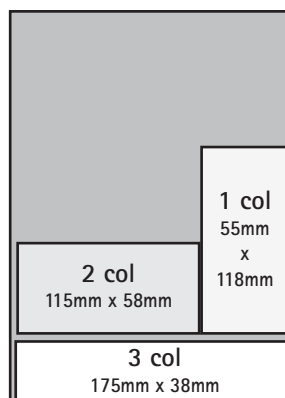

Unit K 118 Ocean View Rd, Oneroa, Waiheke • Phone 372 5055 • Fax 372-5029 • sales@waihekegulfnews.co.nz

SIXTH PAGE

Deadline Noon Monday on the week of publication (Deadline is earlier around public holidays)

RATES

Prices exclude GST. Effective Dec 2011

	BLACK & WHITE				COLOUR			
	Random	15% disc	Pref	15% disc	Random	15% disc	Pref	15% disc
Full page	$266	$226	$325	$277	$362	$307	$433	$368
Half page	$142	$121	$170	$145	$199	$169	$226	$192
Third page	$102	$87	$123	$105	$136	$115	$163	$139
Quarter page	$76	$64	$91	$77	$101	$86	$122	$104
Sixth page	$55	$46	$66	$56	$72	$62	$85	$72
Ninth page	$40	$35	$48	$41	$54	$46	$63	$54

SPECS

CAMERA READY COPY should be supplied as a PDF, or as a good quality .tiff or .jpeg. Supply as CMYK colour or greyscale (not RGB). Convert all text to outlines. It must be made up to the correct size.

WE CAN MAKE UP YOUR ADVERTISEMENT for you. Email us your copy, or bring it in on a disk along with any logos/ images required. We can also scan photos and images if you bring them in.

NOTE: Microsoft Word documents are not camera ready copy and will sometimes not open or print correctly. If providing a Word document (or any other word processor document) please also provide a printed copy.

Rates effective from Dec 2011 • Discounts offered for multiple insertions
5% for four insertions • 10% for up to three months • 15% for bookings for 13 weeks or more
Goods and Services packages available