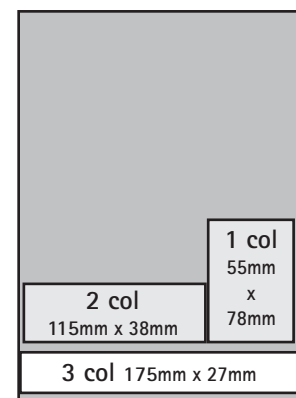

NINETH PAGE

Deadline Noon Monday on the week of publication (Deadline is earlier around public holidays)

RATES

Prices exclude GST. Effective Dec 2011

	BLACK & WHITE				COLOUR			
	Random	15% disc	Pref	15% disc	Random	15% disc	Pref	15% disc
Full page	$266	$226	$325	$277	$362	$307	$433	$368
Half page	$142	$121	$170	$145	$199	$169	$226	$192
Third page	$102	$87	$123	$105	$136	$115	$163	$139
Quarter page	$76	$64	$91	$77	$101	$86	$122	$104
Sixth page	$55	$46	$66	$56	$72	$62	$85	$72
Ninth page	$40	$35	$48	$41	$54	$46	$63	$54

SPECS

CAMERA READY COPY should be supplied as a PDF, or as a good quality .tiff or .jpeg. Supply as CMYK colour or greyscale (not RGB). Convert all text to outlines. It must be made up to the correct size.

WE CAN MAKE UP YOUR ADVERTISEMENT for you. Email us your copy, or bring it in on a disk along with any logos/ images required. We can also scan photos and images if you bring them in.

NOTE: Microsoft Word documents are not camera ready copy and will sometimes not open or print correctly. If providing a Word document (or any other word processor document) please also provide a printed copy.

Rates effective from Dec 2011 • Discounts offered for multiple insertions
5% for four insertions • 10% for up to three months • 15% for bookings for 13 weeks or more
Goods and Services packages available