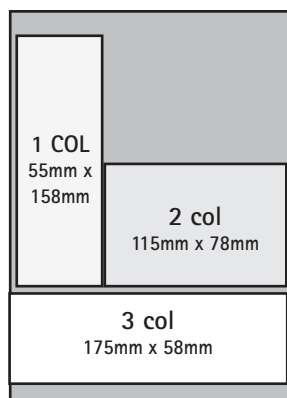

QUARTER PAGE