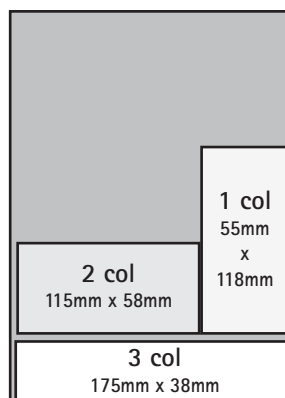

Unit K 118 Ocean View Rd, Oneroa, Waiheke • Phone 372 5055 • Fax 372-5029 • sales@waihekegulfnews.co.nz

SIXTH PAGE

Deadline Noon Monday on the week of publication (Deadline is earlier around public holidays)

RATES Prices exclude GST. Effective Dec 2011

	BLACK & WHITE				COLOUR			
	Random	15% disc	Pref	15% disc	Random	15% disc	Pref	15% disc
Full page	$266	$226	$325	$277	$362	$307	$433	$368
Half page	$142	$121	$170	$145	$199	$169	$226	$192
Third page	$102	$87	$123	$105	$136	$115	$163	$139
Quarter page	$76	$64	$91	$77	$101	$86	$122	$104
Sixth page	$55	$46	$66	$56	$72	$62	$85	$72
Nineth page	$40	$35	$48	$41	$54	$46	$63	$54

SPECS

CAMERA READY COPY should be supplied as a PDF. Convert all text to outlines. It must be made up to the correct size.

WE CAN MAKE UP YOUR ADVERTISEMENT for you. Email us your copy, or bring it in on a disk along with any logos/ images required. We can also scan photos and images if you bring them in.

NOTE: Microsoft Word documents are not camera ready copy and will sometimes not open or print correctly. If providing a Word document (or any other word processor document) please also provide a printed copy.

Rates effective from February 2016 • Discounts offered for multiple insertions
5% for four insertions • 10% for up to three months • 15% for bookings for 13 weeks or more
Goods and Services packages available