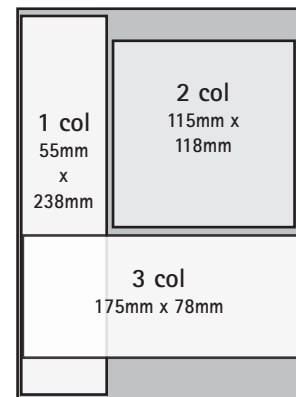

Unit K 118 Ocean View Rd, Oneroa, Waiheke • Phone 372 5055 • Fax 372-5029 • sales@waihekegulfnews.co.nz

THIRD PAGE

Deadline Noon Monday on the week of publication (Deadline is earlier around public holidays)

RATES Prices exclude GST. Effective Dec 2011

	BLACK & WHITE				COLOUR			
	Random	15% disc	Pref	15% disc	Random	15% disc	Pref	15% disc
Full page	$266	$226	$325	$277	$362	$307	$433	$368
Half page	$142	$121	$170	$145	$199	$169	$226	$192
Third page	$102	$87	$123	$105	$136	$115	$163	$139
Quarter page	$76	$64	$91	$77	$101	$86	$122	$104
Sixth page	$55	$46	$66	$56	$72	$62	$85	$72
Nineth page	$40	$35	$48	$41	$54	$46	$63	$54

SPECS

CAMERA READY COPY should be supplied as a PDF. Convert all text to outlines. It must be made up to the correct size.

WE CAN MAKE UP YOUR ADVERTISEMENT for you. Email us your copy, or bring it in on a disk along with any logos/ images required. We can also scan photos and images if you bring them in.

NOTE: Microsoft Word documents are not camera ready copy and will sometimes not open or print correctly. If providing a Word document (or any other word processor document) please also provide a printed copy.

Rates effective from February 2016 • Discounts offered for multiple insertions
5% for four insertions • 10% for up to three months • 15% for bookings for 13 weeks or more
Goods and Services packages available