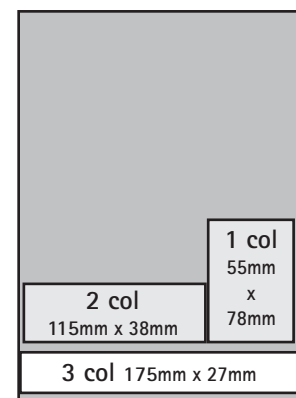

NINETH PAGE

Deadline Noon Monday on the week of publication (Deadline is earlier around public holidays)

RATES Prices exclude GST. Effective Dec 2011

	BLACK & WHITE				COLOUR			
	Random	15% disc	Pref	15% disc	Random	15% disc	Pref	15% disc
Full page	$266	$226	$325	$277	$362	$307	$433	$368
Half page	$142	$121	$170	$145	$199	$169	$226	$192
Third page	$102	$87	$123	$105	$136	$115	$163	$139
Quarter page	$76	$64	$91	$77	$101	$86	$122	$104
Sixth page	$55	$46	$66	$56	$72	$62	$85	$72
Nineth page	$40	$35	$48	$41	$54	$46	$63	$54

SPECS

CAMERA READY COPY should be supplied as a PDF. Convert all text to outlines. It must be made up to the correct size.

WE CAN MAKE UP YOUR ADVERTISEMENT for you. Email us your copy, or bring it in on a disk along with any logos/ images required. We can also scan photos and images if you bring them in.

NOTE: Microsoft Word documents are not camera ready copy and will sometimes not open or print correctly. If providing a Word document (or any other word processor document) please also provide a printed copy.

Rates effective from February 2016 • Discounts offered for multiple insertions
5% for four insertions • 10% for up to three months • 15% for bookings for 13 weeks or more
Goods and Services packages available