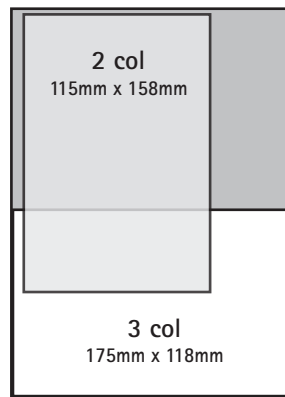

Unit K 118 Ocean View Rd, Oneroa, Waiheke • Phone 372 5055 • Fax 372-5029 • sales@waihekegulfnews.co.nz

HALF PAGE

Deadline Noon Monday on the week of publication (Deadline is earlier around public holidays)

RATES Prices exclude GST. Effective Dec 2011

	BLACK & WHITE				COLOUR			
	Random	15% disc	Pref	15% disc	Random	15% disc	Pref	15% disc
Full page	$266	$226	$325	$277	$362	$307	$433	$368
Half page	$142	$121	$170	$145	$199	$169	$226	$192
Third page	$102	$87	$123	$105	$136	$115	$163	$139
Quarter page	$76	$64	$91	$77	$101	$86	$122	$104
Sixth page	$55	$46	$66	$56	$72	$62	$85	$72
Nineth page	$40	$35	$48	$41	$54	$46	$63	$54

SPECS

CAMERA READY COPY should be supplied as a PDF. Convert all text to outlines. It must be made up to the correct size.

WE CAN MAKE UP YOUR ADVERTISEMENT for you. Email us your copy, or bring it in on a disk along with any logos/ images required. We can also scan photos and images if you bring them in.

NOTE: Microsoft Word documents are not camera ready copy and will sometimes not open or print correctly. If providing a Word document (or any other word processor document) please also provide a printed copy.

Rates effective from February 2016 • Discounts offered for multiple insertions
5% for four insertions • 10% for up to three months • 15% for bookings for 13 weeks or more
Goods and Services packages available